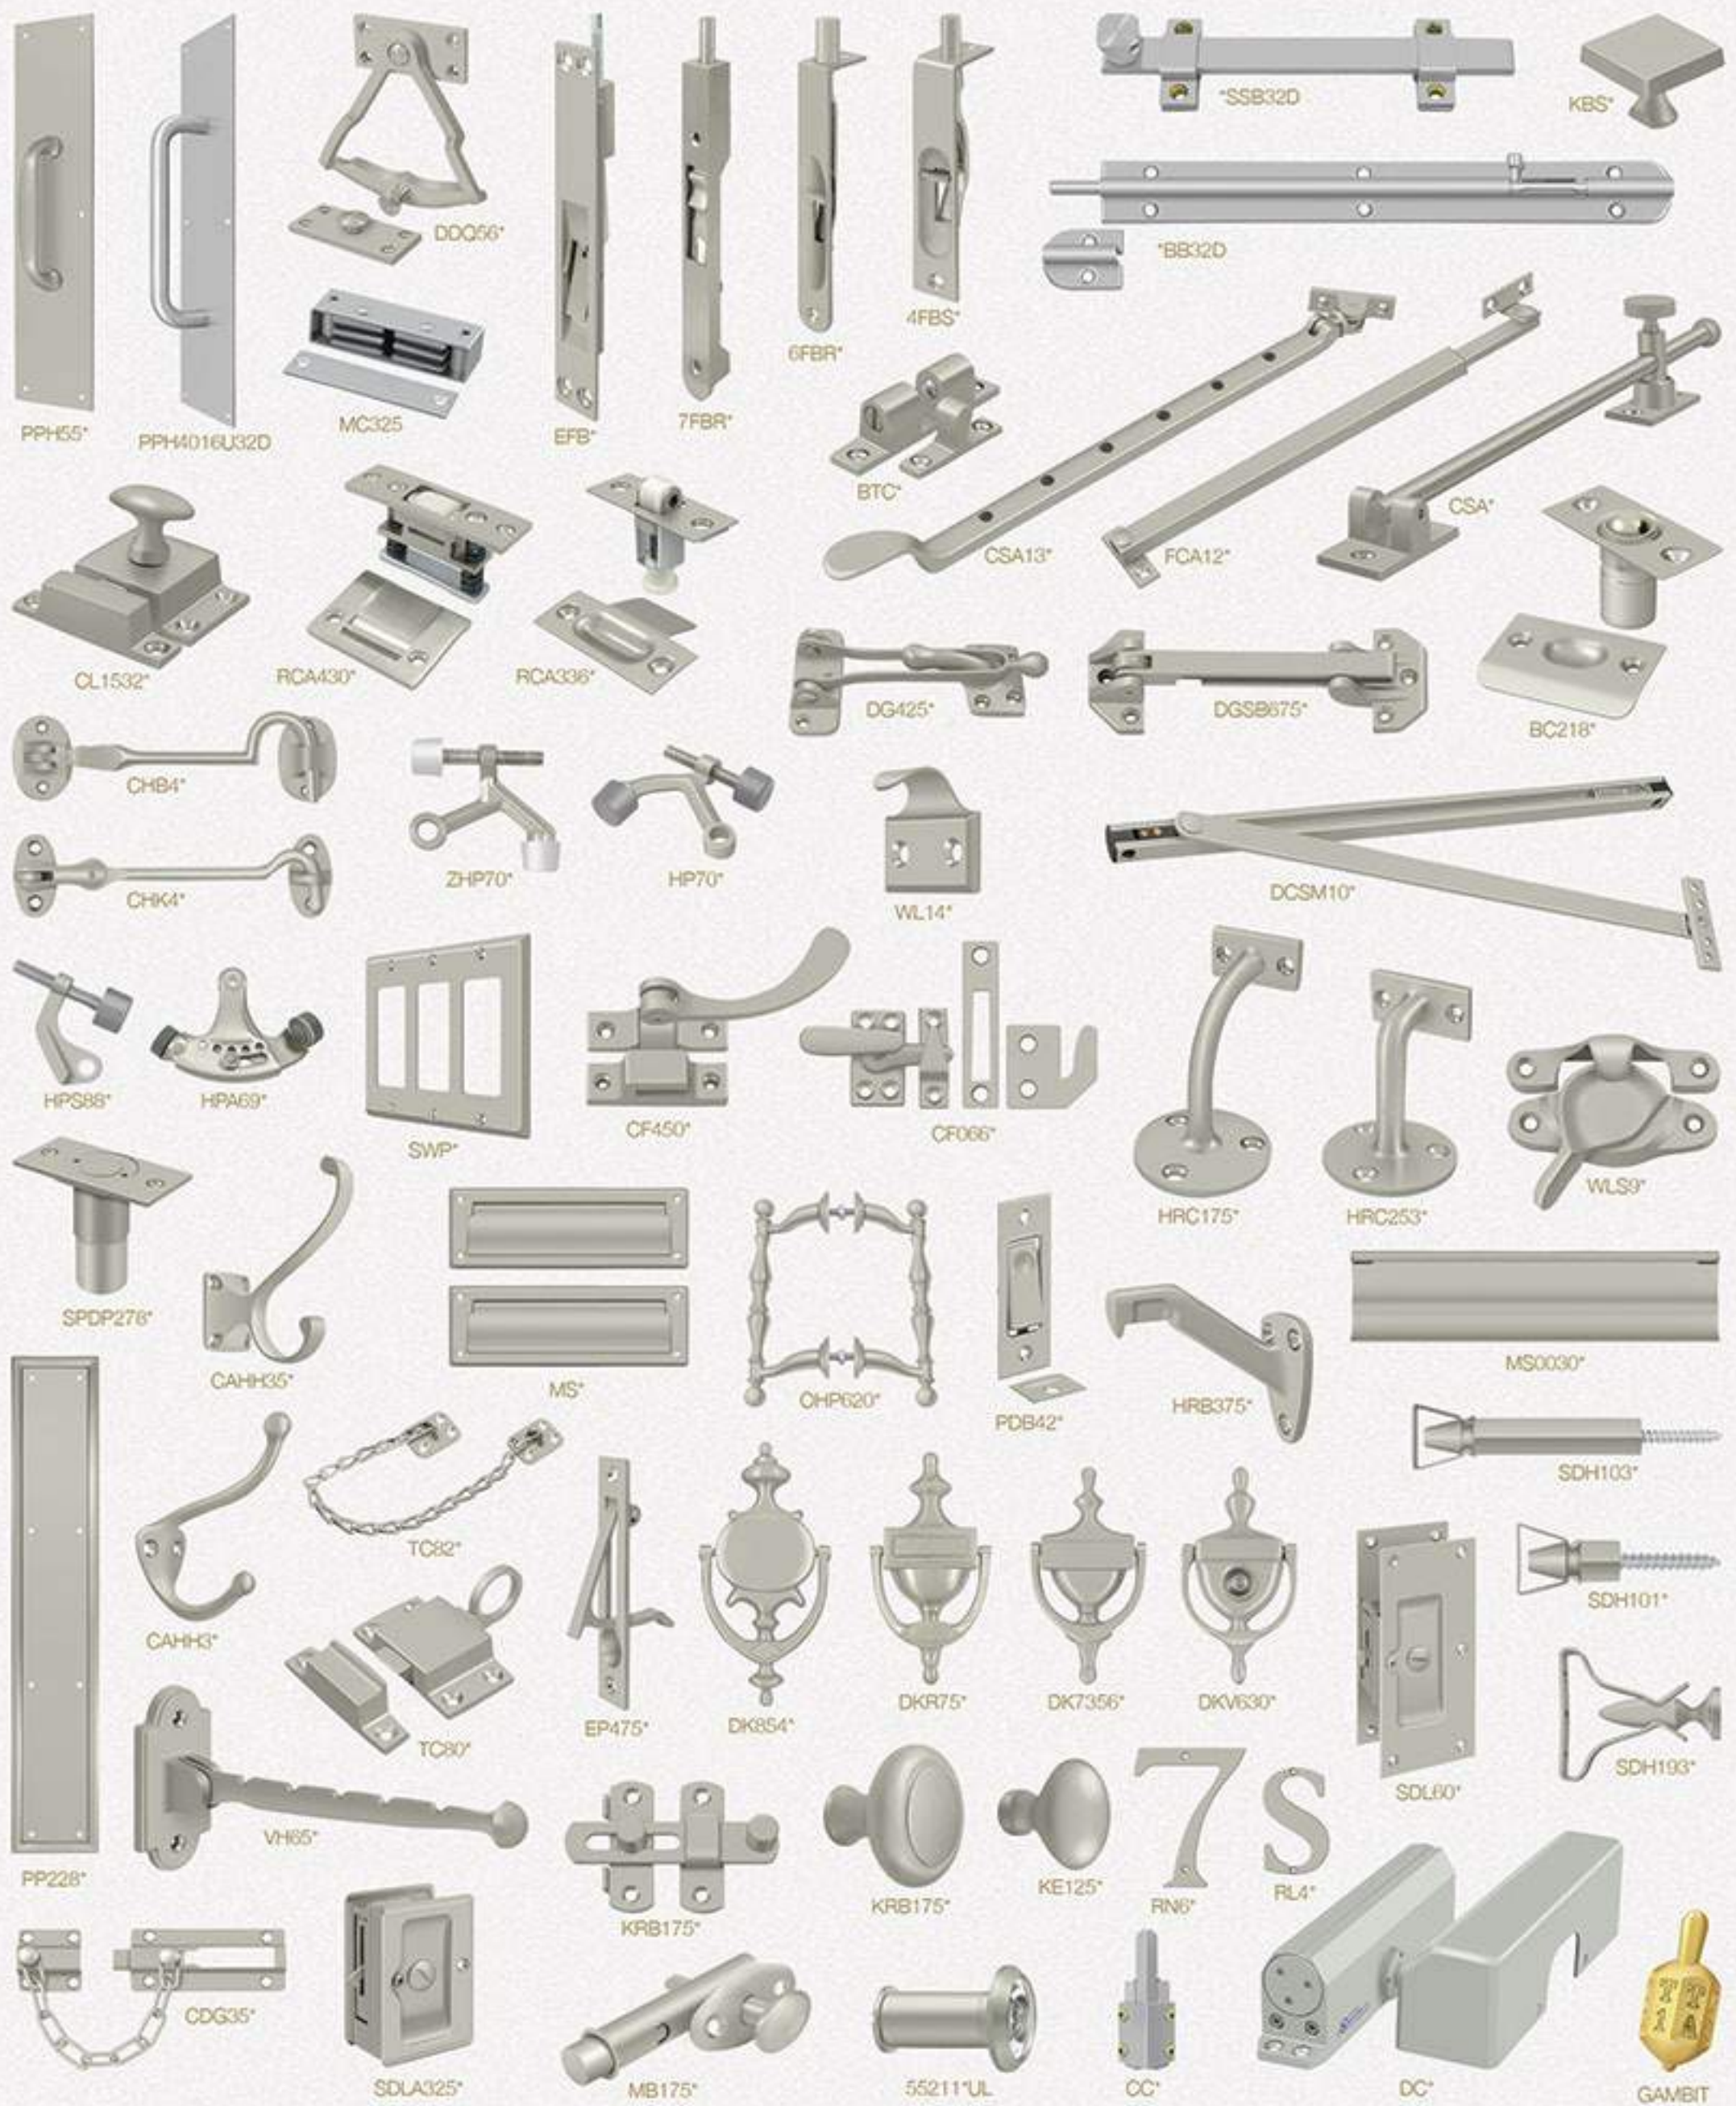

ARCHITECTURAL HARDWARE

SOLID BRASS / STAINLESS STEEL / STEEL / ZINC / ALUMINUM

The Widest Selection of Door Hardware & Accessories in Stock and Ready-to-Ship

DOOR HARDWARE FINISHES

PVD

POLISHED BRASS

BRUSHED BRASS

ANTIQUE BRASS

OIL RUBBED BRONZE

POLISHED NICKEL

SATIN NICKEL

FLAT BLACK

ANTIQUE BRASS

CHROME

BRUSHED CHROME