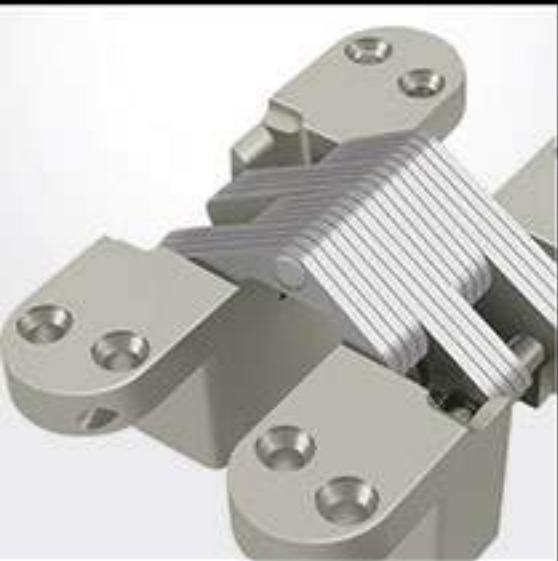

ARCHITECTURAL HARDWARE

SOLID BRASS / STAINLESS STEEL / STEEL / ZINC / ALUMINUM

The Widest Selection of Door Hardware & Accessories in Stock and Ready-to-Ship

DOOR HARDWARE FINISHES

PVD

POLISHED BRASS

BRUSHED BRASS

ANTIQUE BRASS

OIL RUBBED BRONZE

POLISHED NICKEL

SATIN NICKEL

FLAT BLACK

ANTIQUE BRASS

CHROME

BRUSHED CHROME