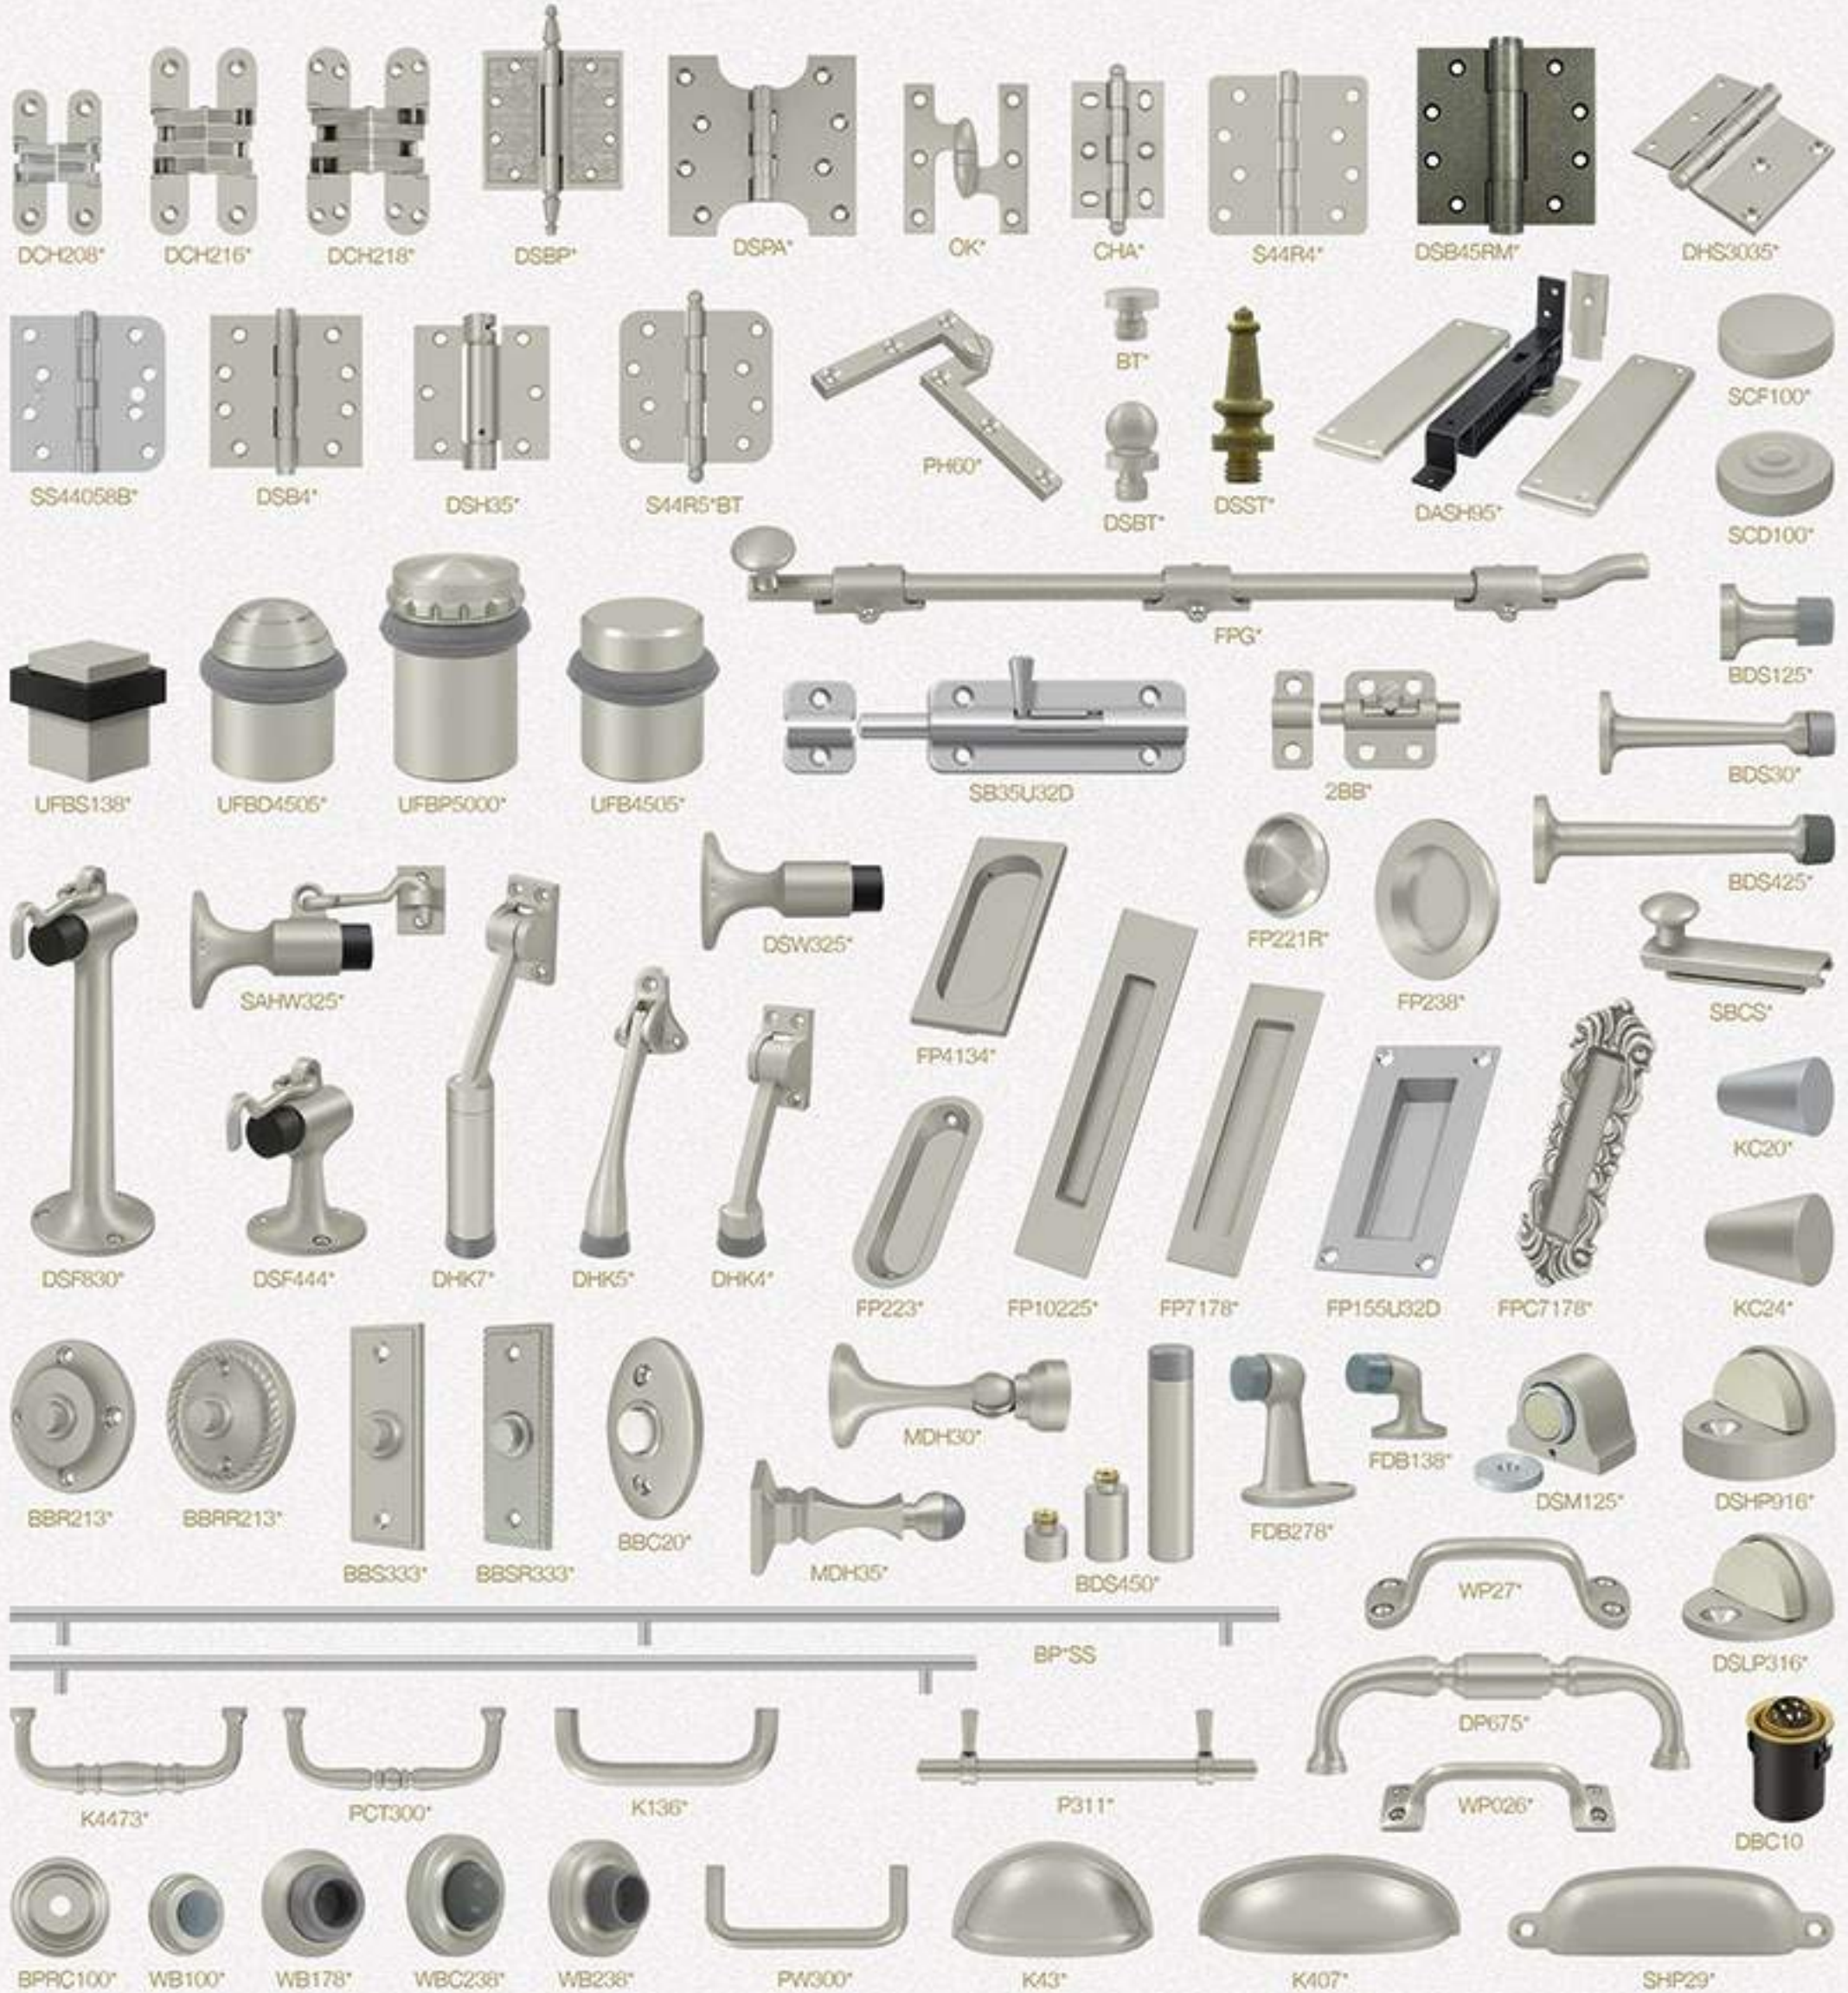

ARCHITECTURAL HARDWARE

SOLID BRASS / STAINLESS STEEL / STEEL / ZINC / ALUMINUM

The Widest Selection of Door Hardware & Accessories in Stock and Ready-to-Ship

DOOR HARDWARE FINISHES

PVD

POLISHED BRASS

BRUSHED BRASS

ANTIQUE BRASS

OIL RUBBED BRONZE

POLISHED NICKEL

SATIN NICKEL

FLAT BLACK

ANTIQUE BRASS

CHROME

BRUSHED CHROME